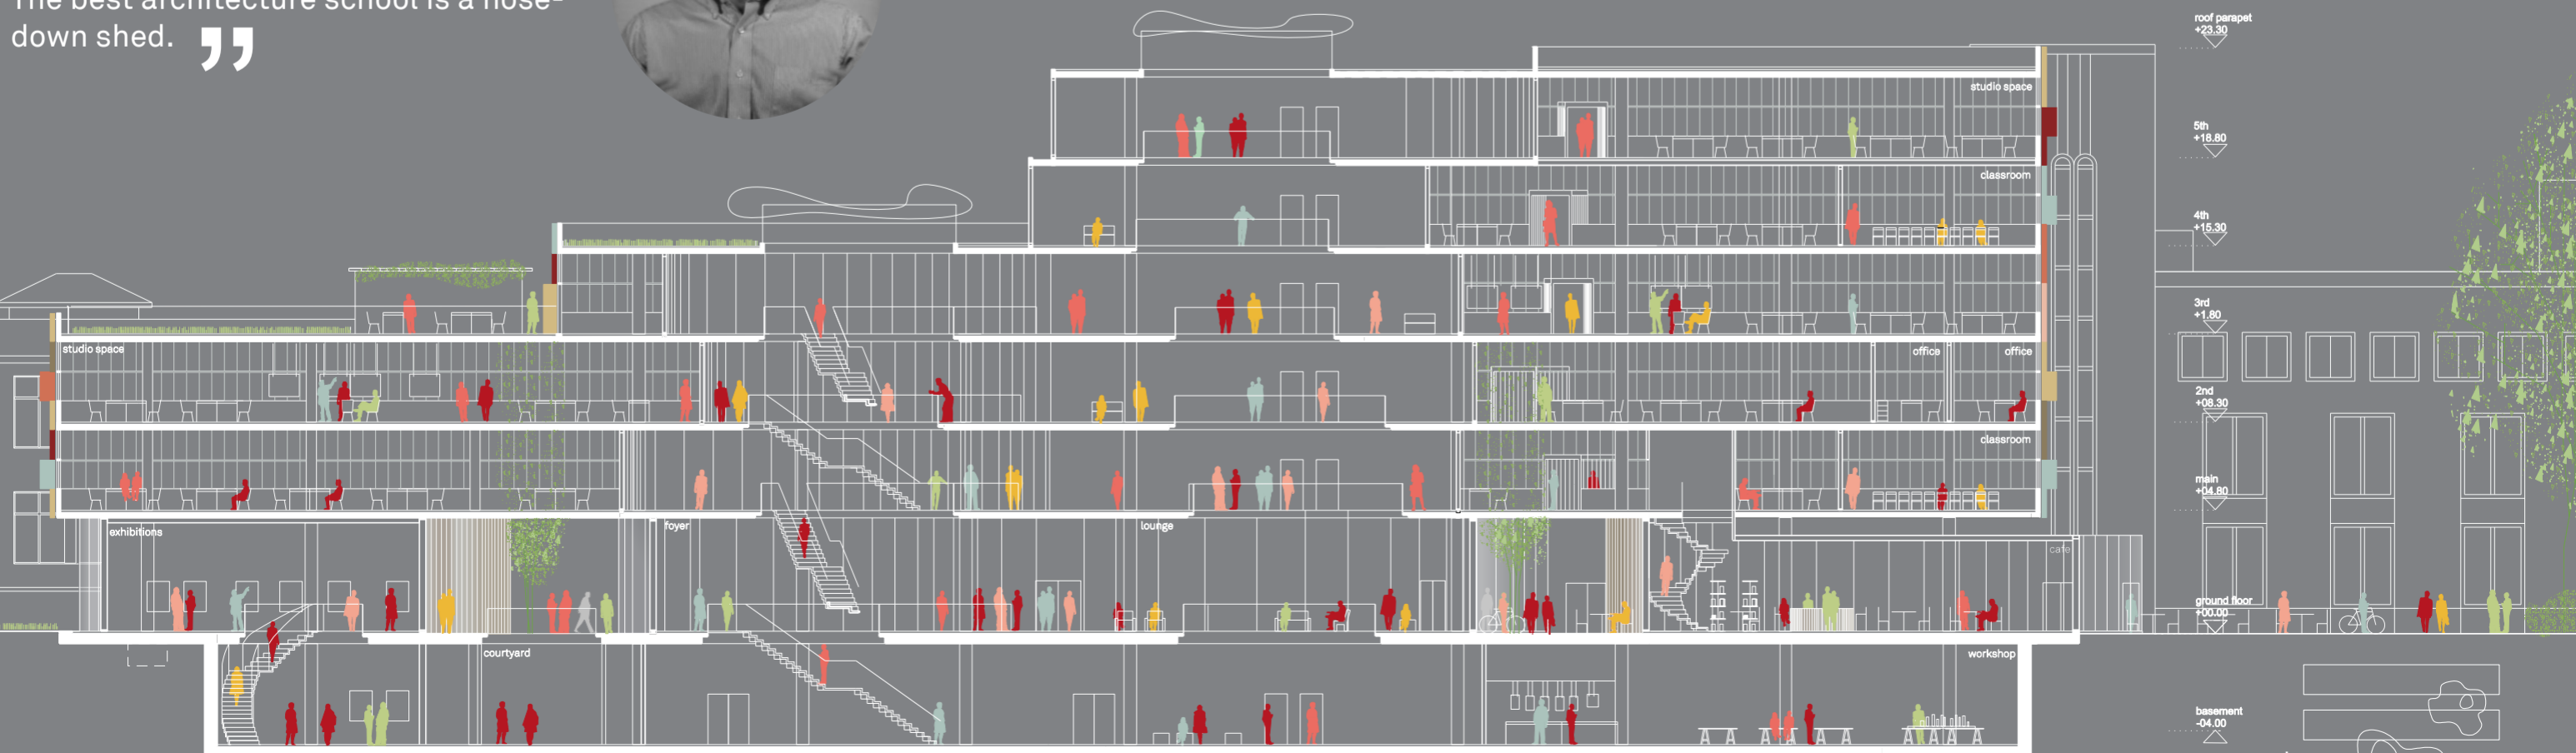

fifth floor 1/250

“ green space

The Melbourne campus has a lot of trees and a very green feel to it. The new building mustn't disturb that. Actually it would be nice to have more of it. Also it would really be nice to work in the open; we have a mild climate for most of the year. ”

garden precedent

“ robustness

The best architecture school is a hose-down shed. ”

section 1/250